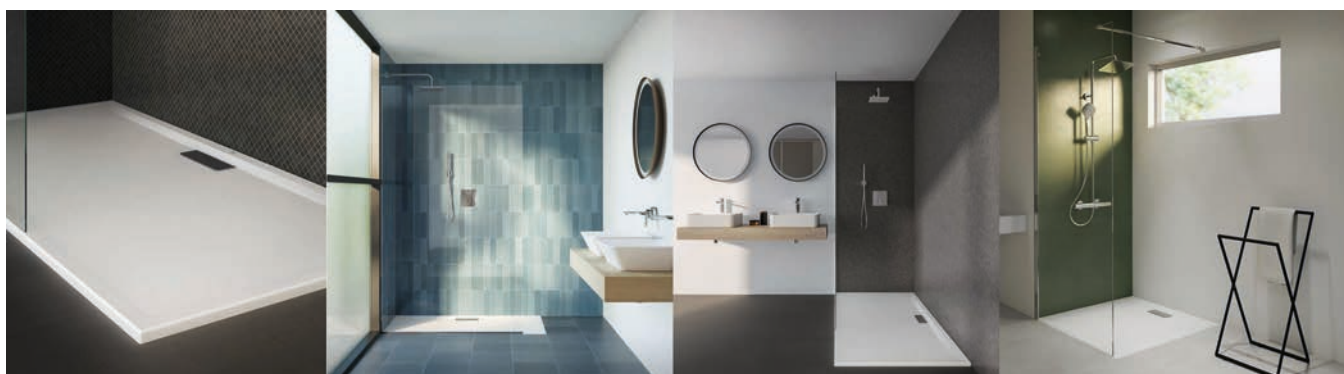

Ideal Standard

PORCHER

DOUCHE

Receveurs acrylique Ultraflat New

25 YEAR
GUARANTEE

ULTRAFLAT NEW
80 x 80 cm
S27586
222,70 € public HT

ULTRAFLAT NEW
90 x 90 cm
S27587
287,90 € public HT

ULTRAFLAT NEW
120 x 90 cm
S27588
379,50 € public HT