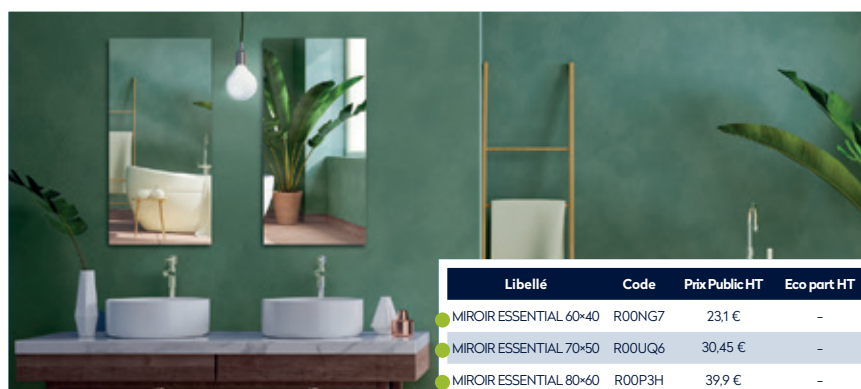

Libellé	Code	Prix Public HT	Eco part HT
● MIROIR ESSENTIAL 60x40	R00NG7	23,1 €	-
● MIROIR ESSENTIAL 70x50	R00UQ6	30,45 €	-
● MIROIR ESSENTIAL 80x60	R00P3H	39,9 €	-