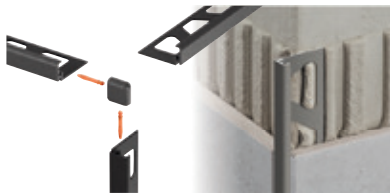

Schlüter®-JOLLY-TS

Profilé droit à 90°