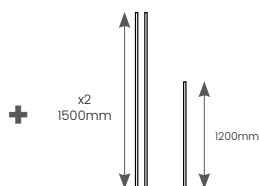

3 Profilés assortis

2 Pièces d'angles